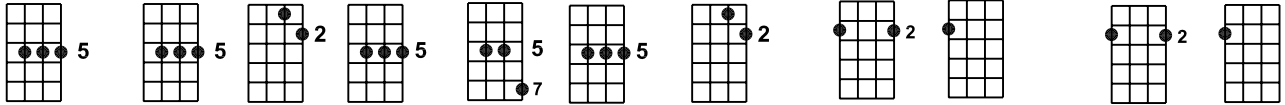

CAMPTOWN RACES

Accompaniment
(No Melody)

Plectrum Notation
Tune: CGBD

Verse

Camp - town la - dies sing this song, doo - dah, doo - dah.

Chord
Melody

Camp - town race - track five miles long, Oh, doo - dah day!