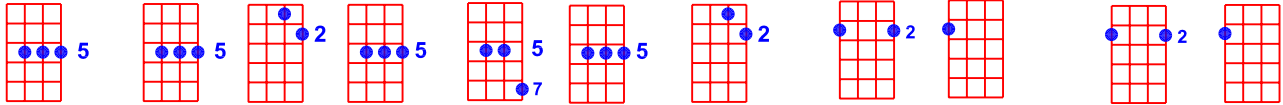

# CAMPTOWN RACES

Accompaniment  
(No Melody)

Plectrum Notation  
Tune: CGBD

Verse

Camp - town la - dies sing this song, doo - dah, doo - dah.

Chord  
Melody

Camp - town race - track five miles long, Oh, doo - dah day!