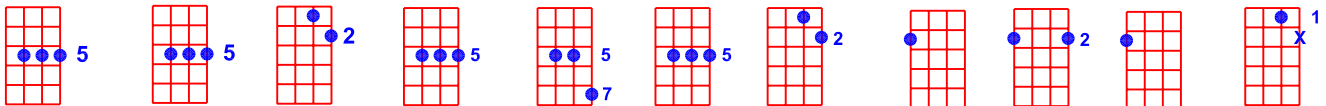

# CAMPTOWN RACES

Accompaniment  
(No Melody)

Plectrum Notation  
Tune: CGBD

Verse

Camp - town la - dies sing this song, doo - dah, doo - dah.

Chord  
Melody

Camp - town race - track five miles long, Oh, doo - dah day!