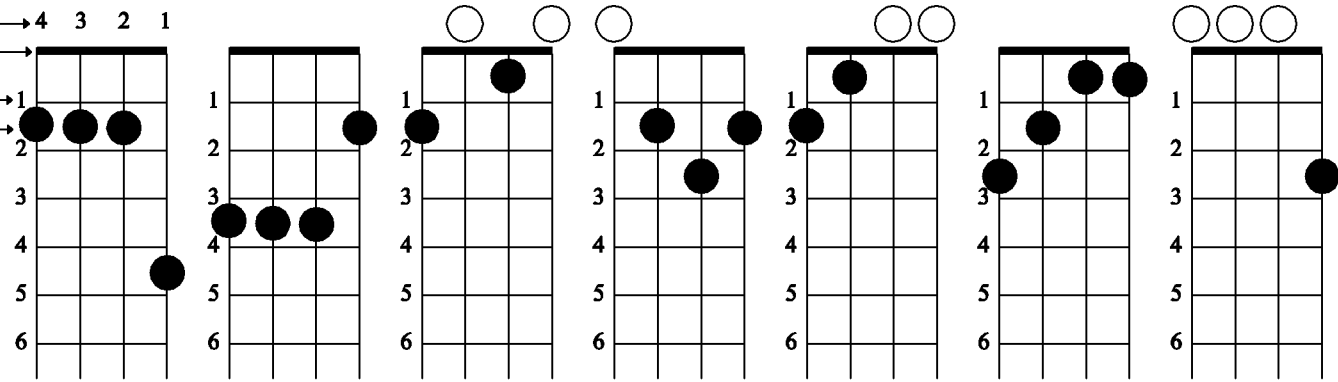

Guitar Tuned Banjo Chords

CHORD NAME → **A**

B

C

D

E

F

G

STRINGS → 4 3 2 1

NUT →

FRET → 1

FINGER → 2

A7

B7

C7

D7