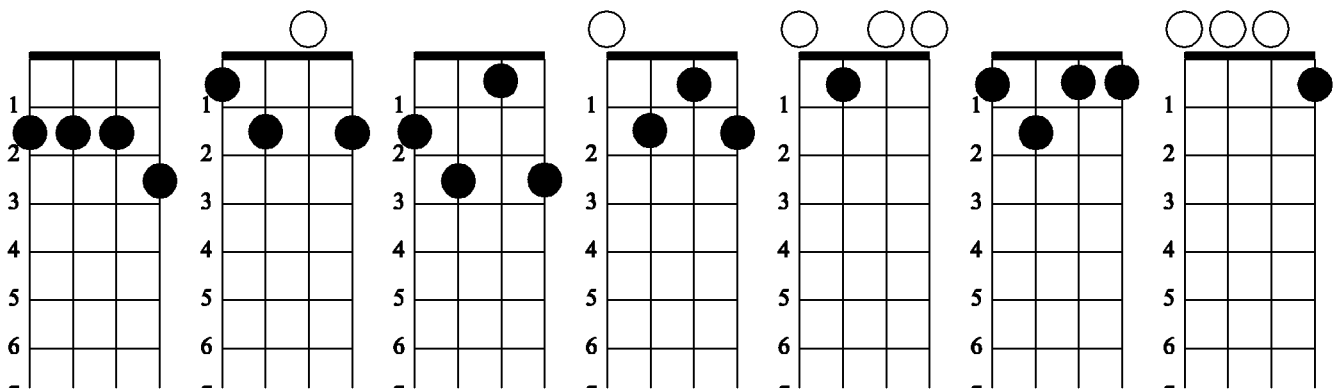

A7

B7

C7

D7

E7

F7

G7